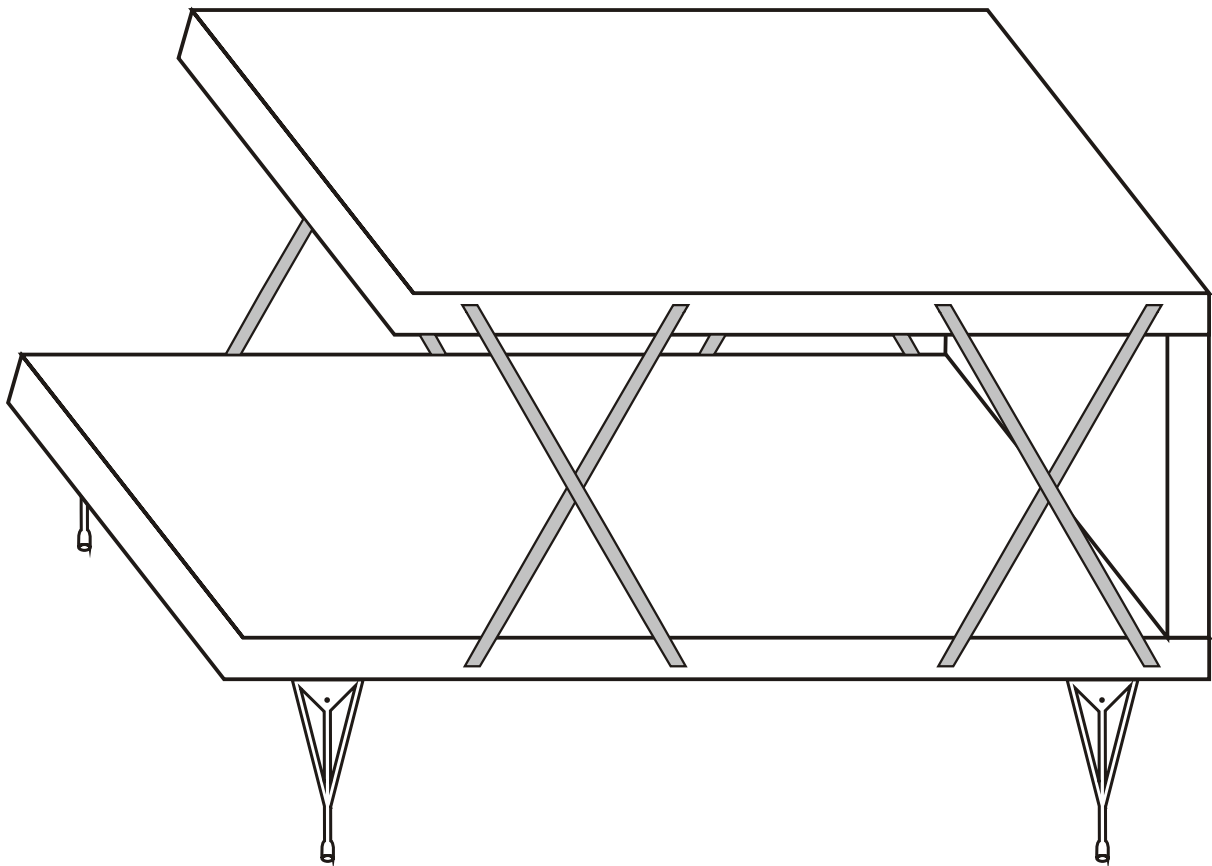

Loire Coffee Table

Assembly Manual

KALUNE DESIGN
furniture

Loire orta sehpa

ATTENTION !!

Minifix is the main connection material used in Decortile products ,
Before starting assembly , Please check the drawings below