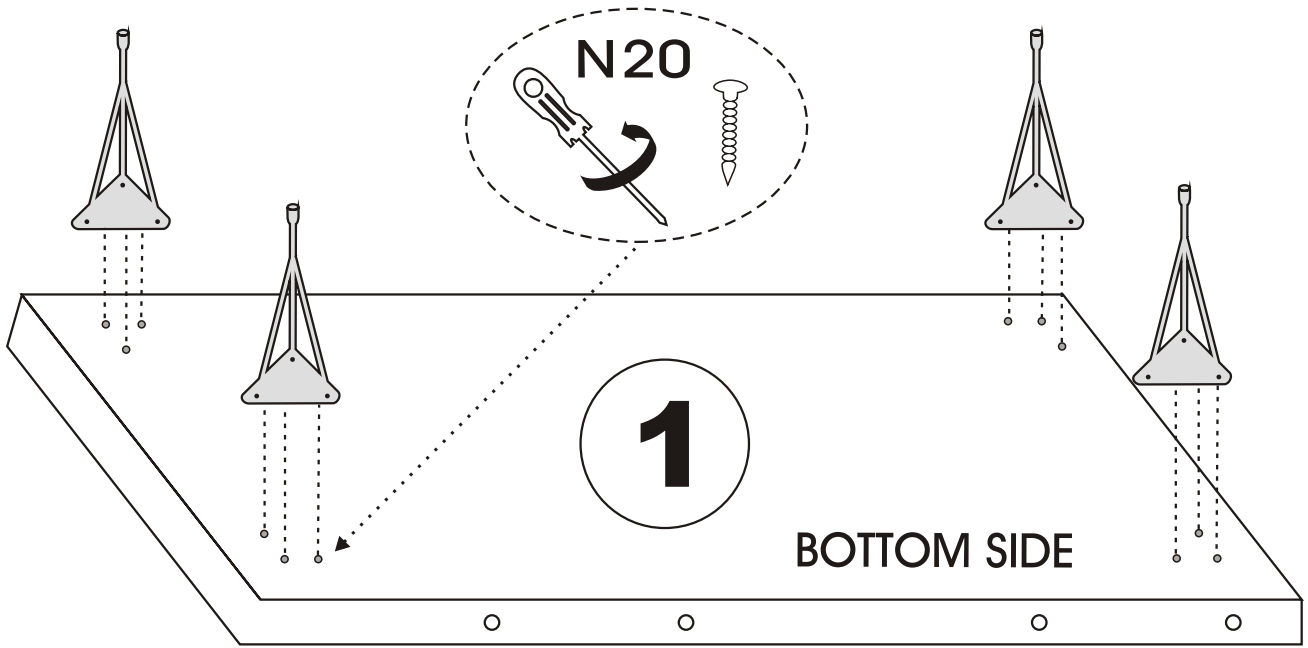

Loire Coffee Table

Assembly Manual

KALUNE DESIGN
furniture

Loire orta sehpa

ATTENTION !!

Minifix is the main connection material used in Decortile products ,
Before starting assembly , Please check the drawings below

Accessory List

 4 X	A1 Minifix  4 X	A2 Minifix  4 X	 8 X
	A3  4 X	N20  12 X	

General view

2

4