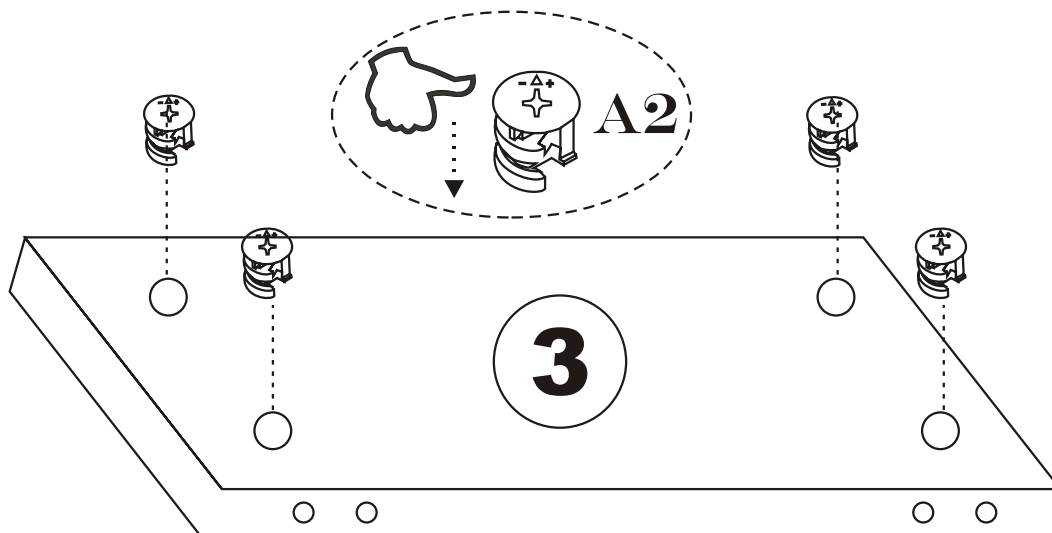

Loire Coffee Table

Assembly Manual

KALUNE DESIGN
furniture

Loire orta sehpa

ATTENTION !!

Minifix is the main connection material used in Decortile products ,
Before starting assembly , Please check the drawings below

Accessory List

 4 X	A1 Minifix  4 X	A2 Minifix  4 X	 8 X
	A3  4 X	N20  12 X	

General view

2

4