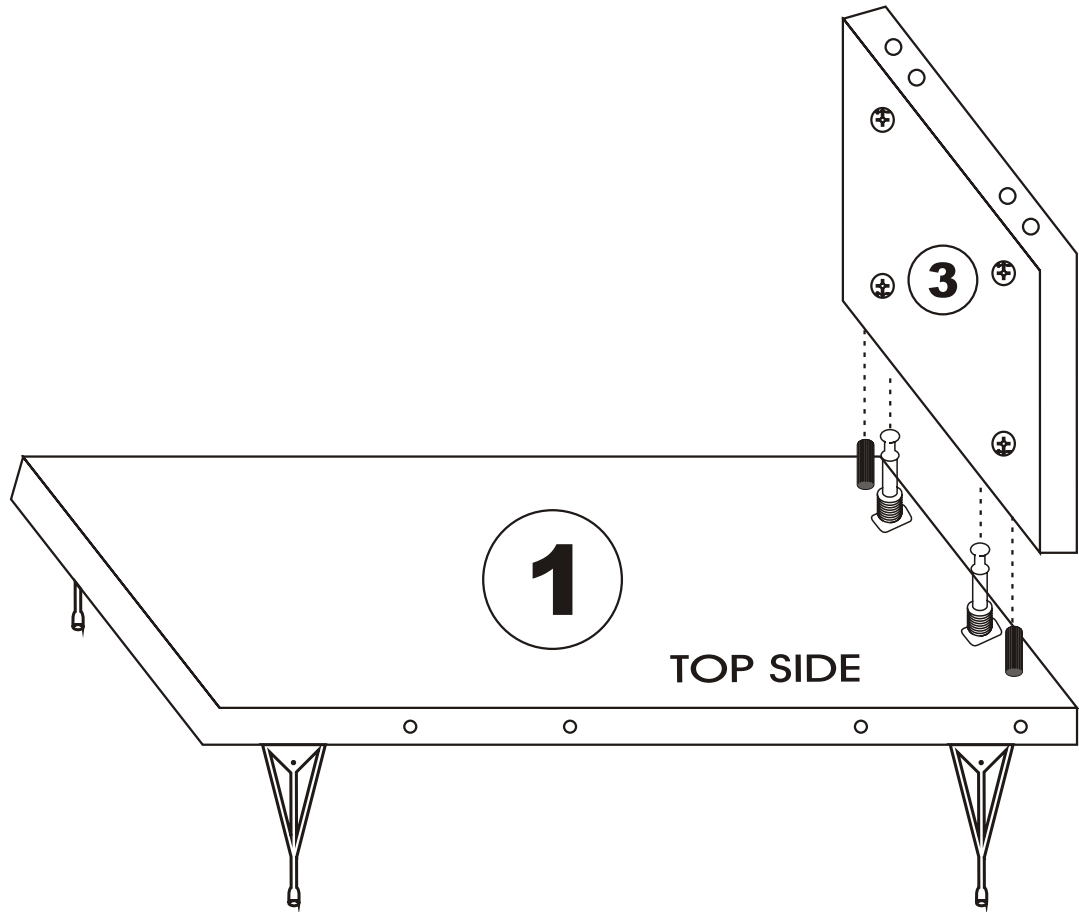

Loire Coffee Table

Assembly Manual

KALUNE DESIGN
furniture

Loire orta sehpa

ATTENTION !!

Minifix is the main connection material used in Decortile products ,
Before starting assembly , Please check the drawings below

Accessory List

 4 X	A1 Minifix  4 X	A2 Minifix  4 X	 8 X
	A3  4 X	N20  12 X	

General view

2

4