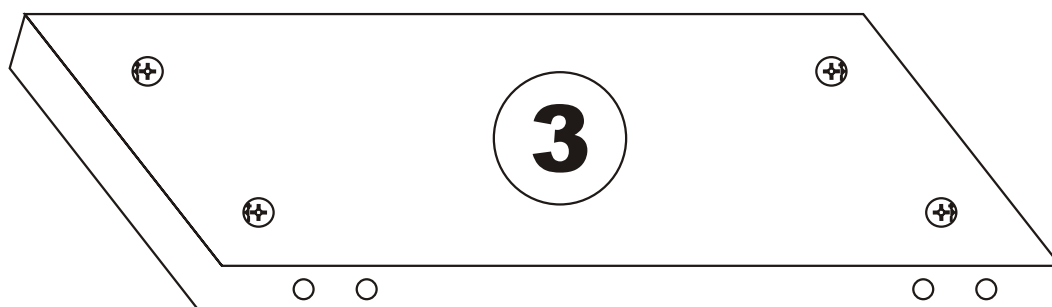

Loire orta sehpa

ATTENTION !!

Minifix is the main connection material used in Decortile products ,
Before starting assembly , Please check the drawings below

Accessory List

 4 X	A1 Minifix 4 X	A2 Minifix 4 X	 8 X
	A3 4 X	N20 12 X	

General view